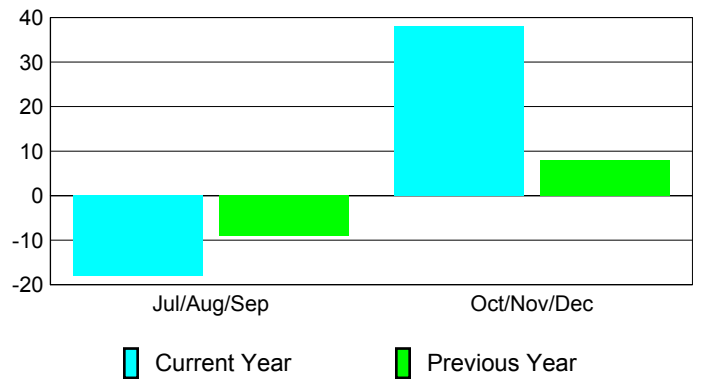

Comparison of Membership Gain/Loss

Current Year Compared to the Previous Year